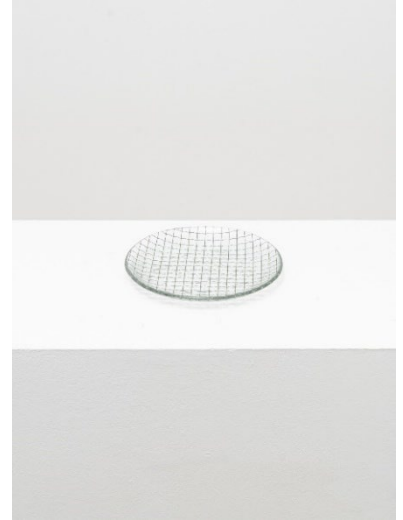

Gridnick Plates

Safety glass

Small

£280 (Inc VAT)

Medium

£320 (Inc VAT)

Large

£380 (Inc VAT)