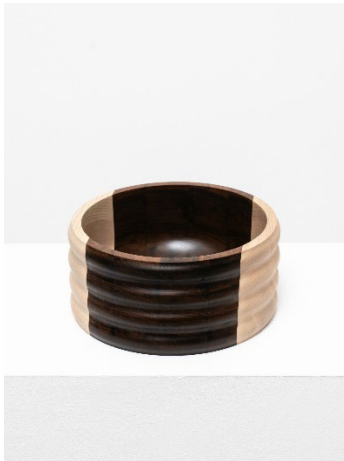

Medium
Milled aluminium
£4200 (Inc VAT)

Large
Milled aluminium
£6200 (Inc VAT)

Michael Schoner

Wobbly Cutlery Set

Tube lasered stainless steel
£240 (Inc VAT)

1. Marmalade Spoon - £50 (Inc VAT)
2. Honey Spoon - £50 (Inc VAT)
3. Chopsticks Holder - £25 (Inc VAT)

Cutlery Set

Tube lasered stainless steel
£240 (Inc VAT)

Wobbly Salad Spoons

Tube lasered stainless steel
£200 (Inc VAT)

Wobbly Salad Bowl

Ash, Walnut
£720 (Inc VAT)

Lazy Green Sandwich Bench

Marble, steel frame
£12000 (Inc VAT)

Tino Seubert

Poly Rope Stools

Woven, poly rope
£960 (Inc VAT)

Studio Thus That

Wicker Log Vessel

Fireplace ash concrete, willow, steel frame

Large - £3600 (Inc VAT)

Small - £3000 (Inc VAT)