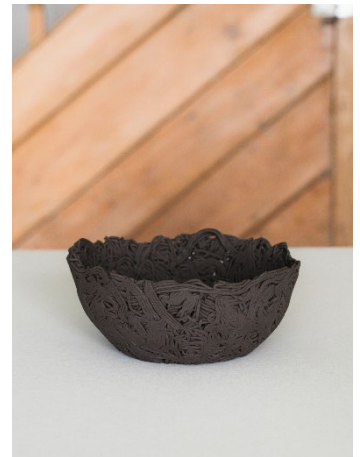

Sammi Cherryman

Nood Bowl Collection

Clay

Bowl XS

£200 (Inc VAT)

Bowl S

£270 (Inc VAT)

Bowl M

£310 (Inc VAT)

Bowl L

£380 (Inc VAT)

Bowl XL

510 (Inc VAT)