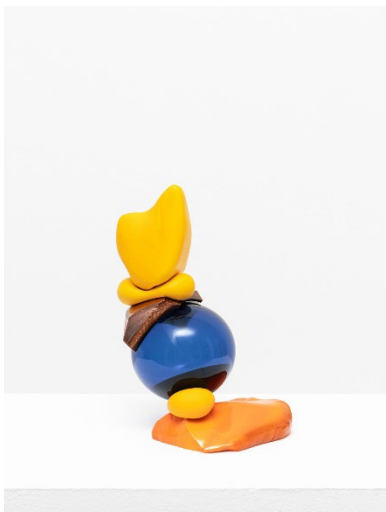

Tino Seubert

Poly Rope Stools

Woven, poly rope
£960 (Inc VAT)

Studio Thus That

Wicker Log Vessel

Fireplace ash concrete, willow, steel frame

Large - £3600 (Inc VAT)

Small - £3000 (Inc VAT)

Jamie Wolfond

The Jigsaw Shelf

Pine

4-tier - £6000 (Inc VAT)

2-tier - £3600 (Inc VAT)

Action Jug

White stoneware
£480 (Inc VAT)

Please direct all sales enquiries to:
contact@fels.world