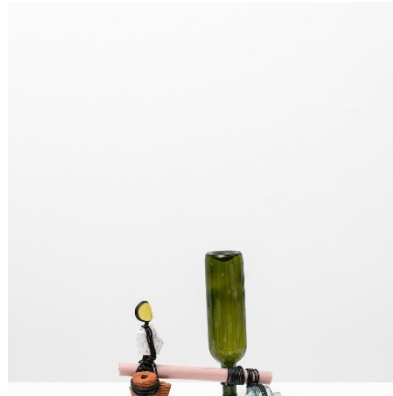

Juli Bolaños-Durman

Spirited Waste III

Glass, cable, found objects from Grymsdyke Farm

£4220 each (Inc VAT)