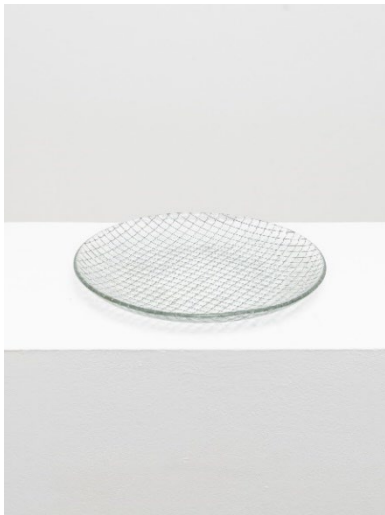

Gridnick Plates

Safety glass

Small

£280 (Inc VAT)

Medium

£320 (Inc VAT)

Large

£380 (Inc VAT)