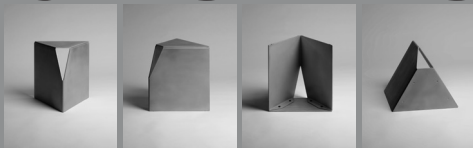

LS GOMMA

LS GOMMA

SATELLITES

PRESENTED BY FELS

25.11.22-05.12.22

TANK

91-93 GREAT PORTLAND STREET

LONDON

W1W 7NX

Satellites

PRESENTED BY FELS
25.11.22-05.12.22

LS GOMMA

SATELLITES

PRESENTED BY FELS

25.11.22-05.12.22

TANK

91-93 GREAT PORTLAND STREET

LONDON

W1W 7NX