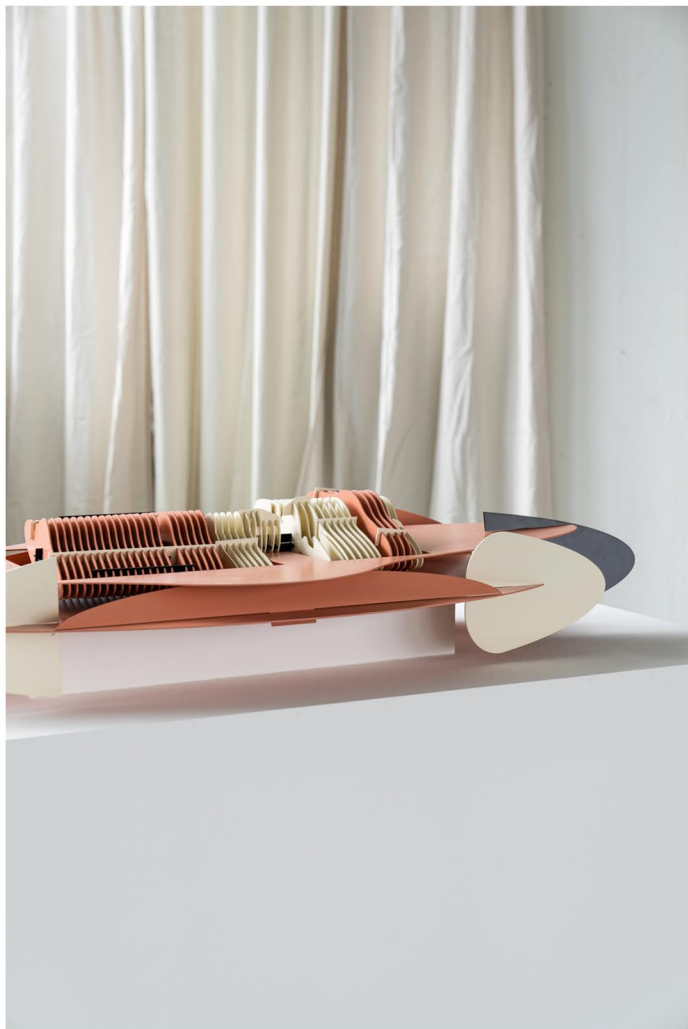

Amba Sayal-Bennett

Nacre
powder coated mild steel

£3800